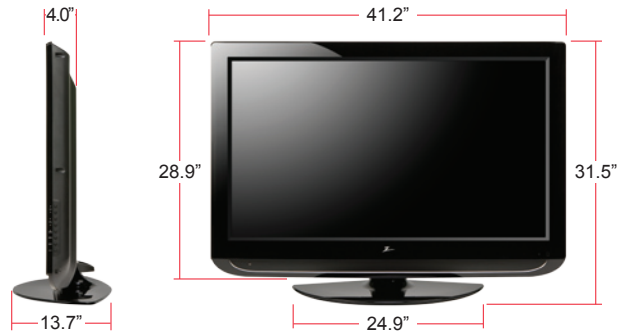

REAR AUDIO/VIDEO INPUTS/OUTPUTS

RF In (Antenna/Cable)	1
L/R Audio/Component Video In	1
L/R Audio Out	1
S-Video In	1
HD Component Video In (Y,Pb,Pr) + L/R Audio	2
Digital Audio Out	1 (Optical)
HDMI™/HDCP Input	3 (V.1.3)
RGB In (D-Sub 15pin) - PC	1
PC Audio Input	1
Remote Control In (IR)	1
RS-232C In (Control/Service)	1
USB (Service Only)	1

AUDIO

Audio Outout Power (Watts - THD 10%)	10W + 10W
Speaker System Details	1 Way 2 System
Dolby® Digital Decoder	•
Mono/Stereo/Dual (MTS/SAP)	•
Bass/Treble/Balance Controls	•
Sound Mode	4 Modes
Mute	•

CABINET/ACCESSORIES

Cabinet Style	Table Top
Remote Control Type	Universal
VESA® Compliant	• (600mm x 400mm)

POWER

Consumption (Typical)	300W
Stand-by Consumption	<1W
Energy Star Compliant	•

DIMENSIONS/WEIGHTS

Dimensions w/out stand (W x H x D)	41.2" x 28.9" x 4.0"
Weight w/out stand	59.5 lbs
Dimensions w/stand (W x H x D)	41.2" x 31.5" x 13.7"
Weight w/stand	69.4 lbs
Packaging Dimensions (W x H x D)	49.2" x 35.8" x 17.9"
Weight in package	80.5 lbs
UPC	719192172937
Limited Warranty	1 Year Parts/Labor

DIMENSIONS/REMOTE/INPUTS/OUTPUTS

The Quality Goes in Before the Name Goes on.